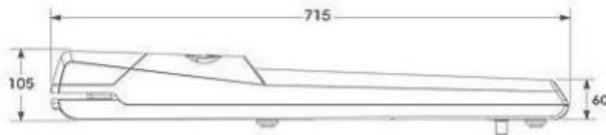

BYOU BEAUTY DIY SWING KIT