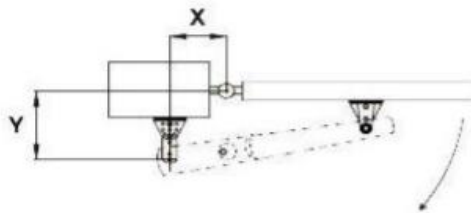

## BYOU BEAUTY DIY SWING KIT

24 VDC

Our entry level swing kit from our DIY range.

Consists of:

- 2 x BYOU Swing Motors
- 2 x BYOU Remotes
- 1 x Controller DIY range
- Plus all brackets, plugs and screws!

*ESA power saving system.*

Will do gate leaves up to 2mtrs wide (total 4mtrs) with variable weight limits applying.

TECHNICAL DATA	BEAUTY
Power supply	230 Vac
Motor supply	24 Vdc
Max absorbed current	3,5 A
Thrust	1500 N
Opening speed	12 / 18''
Operation cycle	Intensive use
Protection level	IP 44
Operating temperature	-20°C / +70°C
Max gate weight	200kg
Leaf max dimensions	2m
Weight	4.2kg